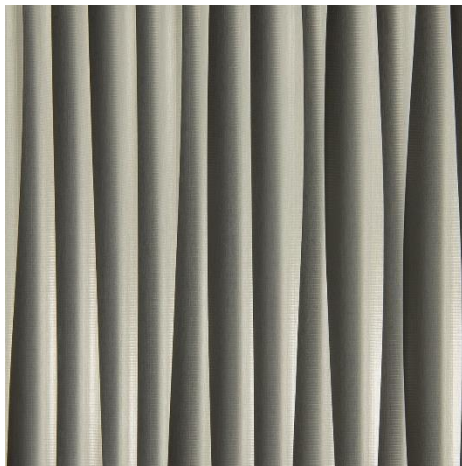

Gage-Carve

**Bamboo – Champagne**

**Museum - Nickel**

**Mami - Nickel**

**Linear – Bronze Gold**

**Manhattan – Bronze Gold**

**Organic - Champagne**